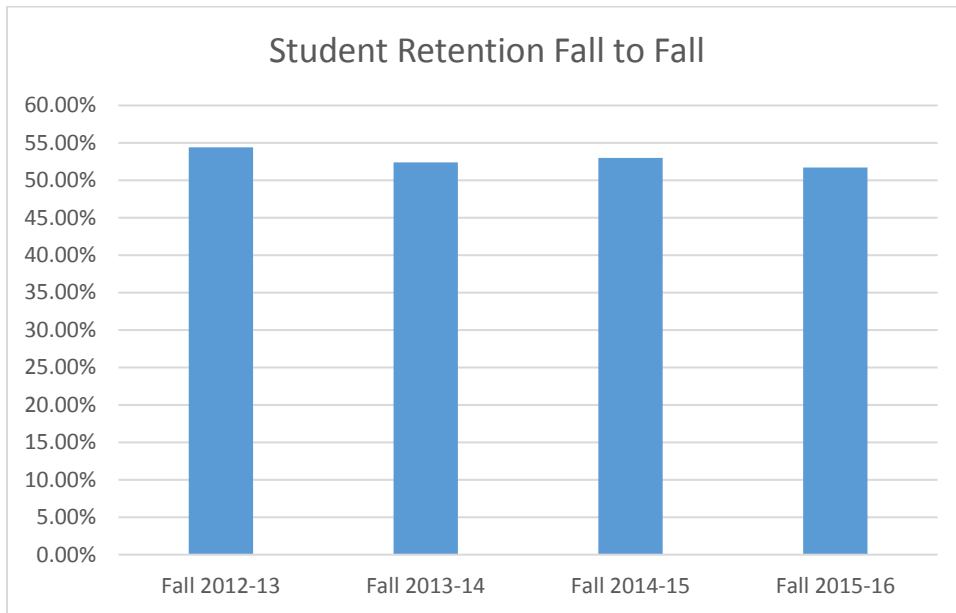

# Student Retention and Completion

The following chart identifies the percentage of degree-seeking students who attended a fall term and returned the following fall term.

Northwest State Community College awards associate degrees, less than One-year certificates, one-year certificates. Certificates that are less than 30 credit hours are considered less than one-year while those with 30 credits or more are considered a one-year certificate.