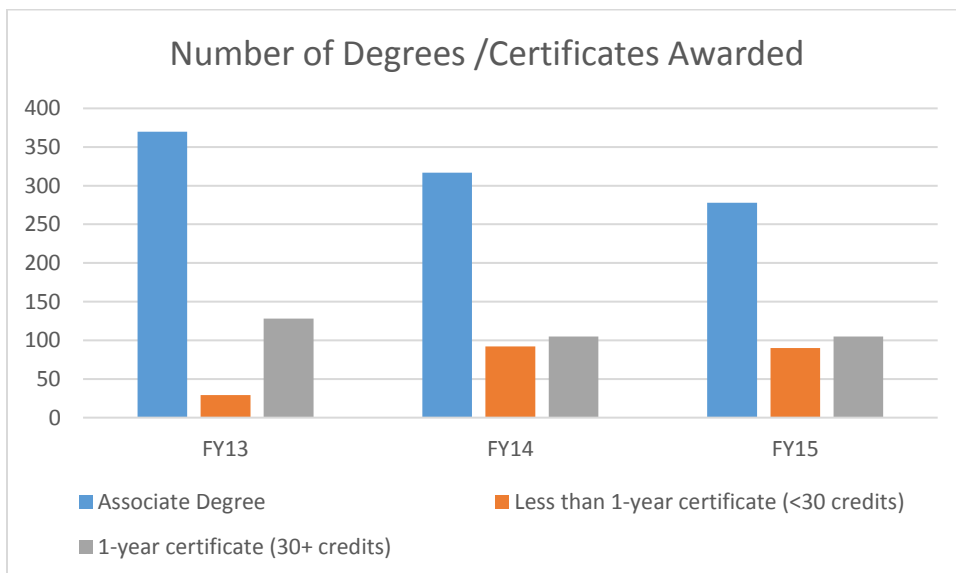

# Student Retention and Completion

The following chart identifies the percentage of degree-seeking students who attended a fall term and returned the following fall term.

Northwest State Community College awards associate degrees, less than One-year certificates, one-year certificates. Certificates that are less than 30 credit hours are considered less than one-year while those with 30 credits or more are considered a one-year certificate.

Many students can start their degree path at Northwest State Community College and then transfer to another institution. The following chart provides a summary of the percentage of degree-seeking students who transfer with a degree completed at NSCC or after completing a minimum of 12 credit hours of coursework at NSCC.