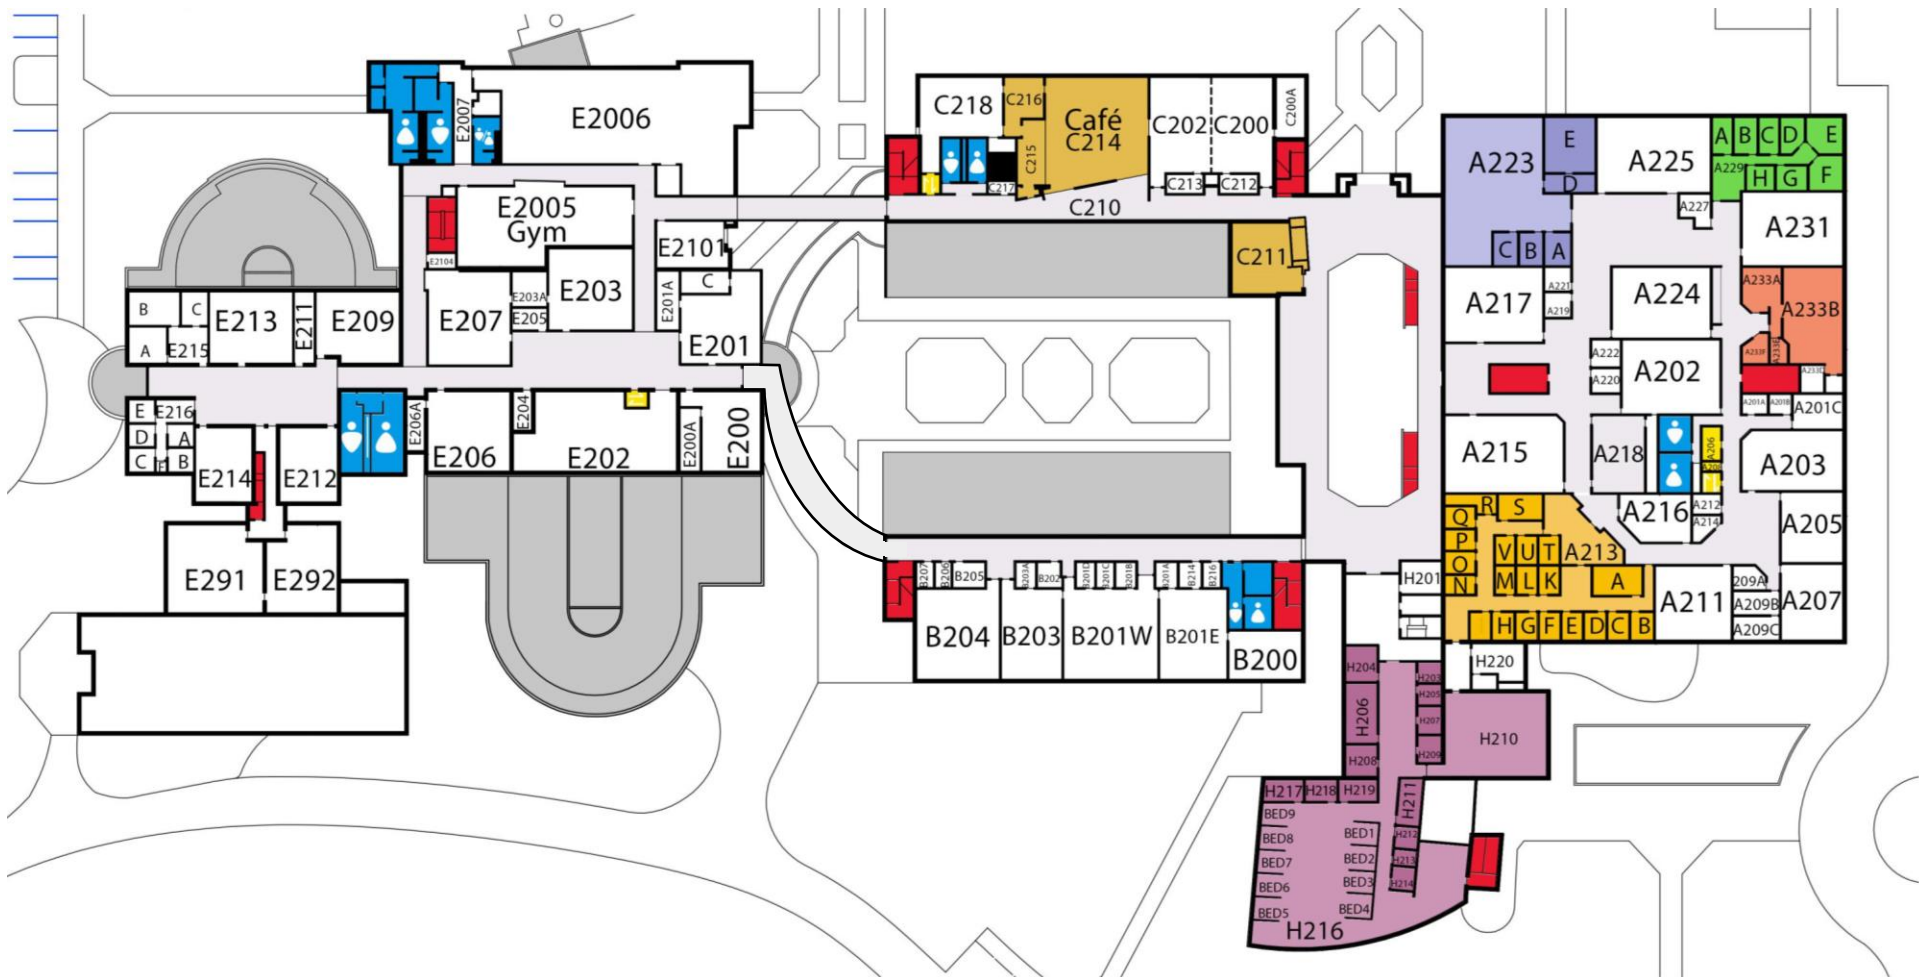

Building B

Chief Fiscal Officer (B105)
 Development Office (B107)
 President's Office (B105)
 VP for Innovation (B105)

Building A

Bookstore (A124)
 Human Resources (A106)
 Grants Office (A105)
 Library (A101)
 McDougale Center (A101C)
 Student Success Center (A105)
 Student Services (A105J)
 Marketing/Communications (A105G)

Building H

CTS Workforce
 Development (H109)

Second Floor

Building E

Student/Staff Fitness Center (E2005)
 Law Enforcement Training Center (E2006)
 Anatomy Lab (E203)
 Biology Lab (E203)
 Chemistry Lab (E201)
 Microbiology Lab (E206)
 Physics Lab (E200)

Building C

Max Covert Conference Room (C200)
 NSCC Conference Room (C211)
 NSCC Café (C214)

Building B

Computer Labs/Classrooms

Building A

Arts & Sciences Division (A229)
 Allied Health, Business & Public Service Division (A213)
 Nursing Division (A213)
 IT Department (A223)
 Medical Assisting Lab (A233)
 Math Computer Lab (A225)
 Study Rooms and Open Computer Lab